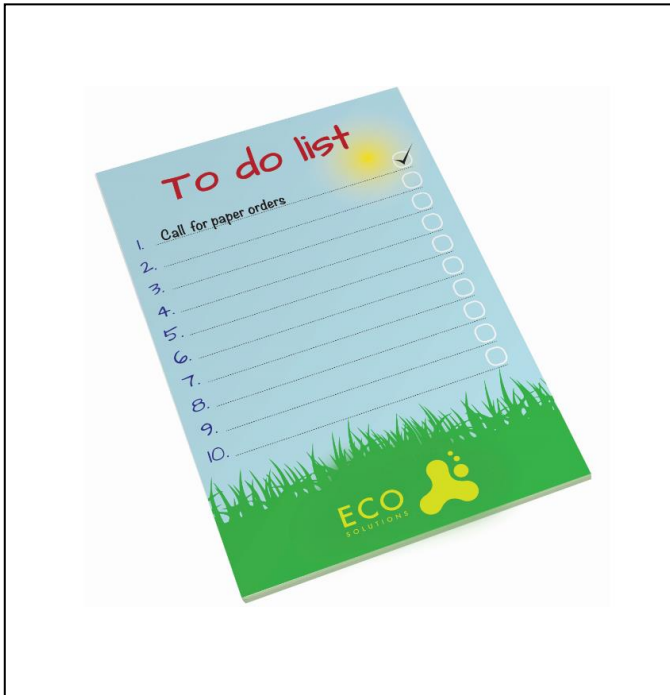

PA0001-A7 - A7 Desk-Mate® Pad

Our range of high quality Desk-Mate notepads are ideal for getting a brand seen on every page!

Available in a range of sizes, ideal for carrying calendars, planners and other useful information, including your contact details - of course!

Contains 50 sheets of white 80gsm paper, glued to a standard backboard.

Product Details

Dimensions (mm): 105 x 74

Available Colours (With closest pantone reference):
White

Branding Methods: Litho

MOQ: 250

Unit Weight: 32.0(g)