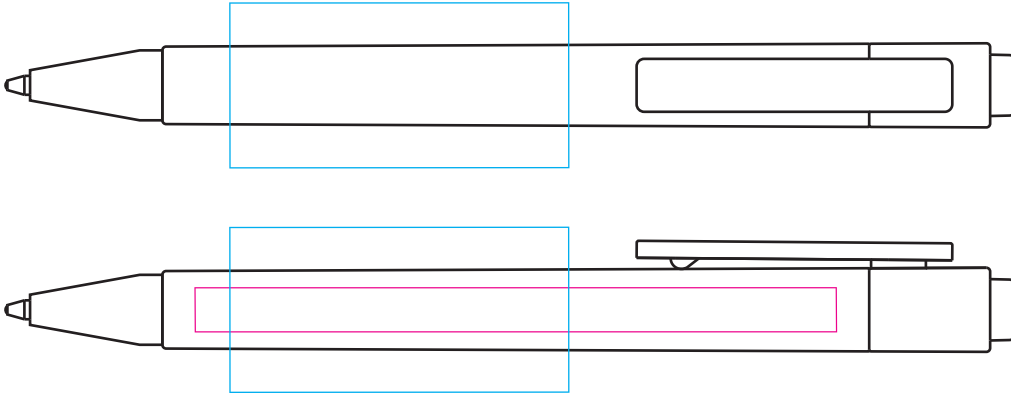

PE7135 - Calypso Ballpen

Product Dimension(mm): 130x10

Minimum Print Restrictions (Screen)

Line thickness (0.3mm)

Reversed Line (0.3mm)

Text (6pt)

A E I O U

Reversed Text (10pt)

A E I O U

Any lines or text below these restrictions will result in a loss of detail when printed

Actual Artwork Size(s):

Artwork = - - - - -

Please read carefully:

N/A

Available Print Area(s):

— Screen = 45x22mm

— Digital = 85x6mm

Notes For Artroom:

N/A